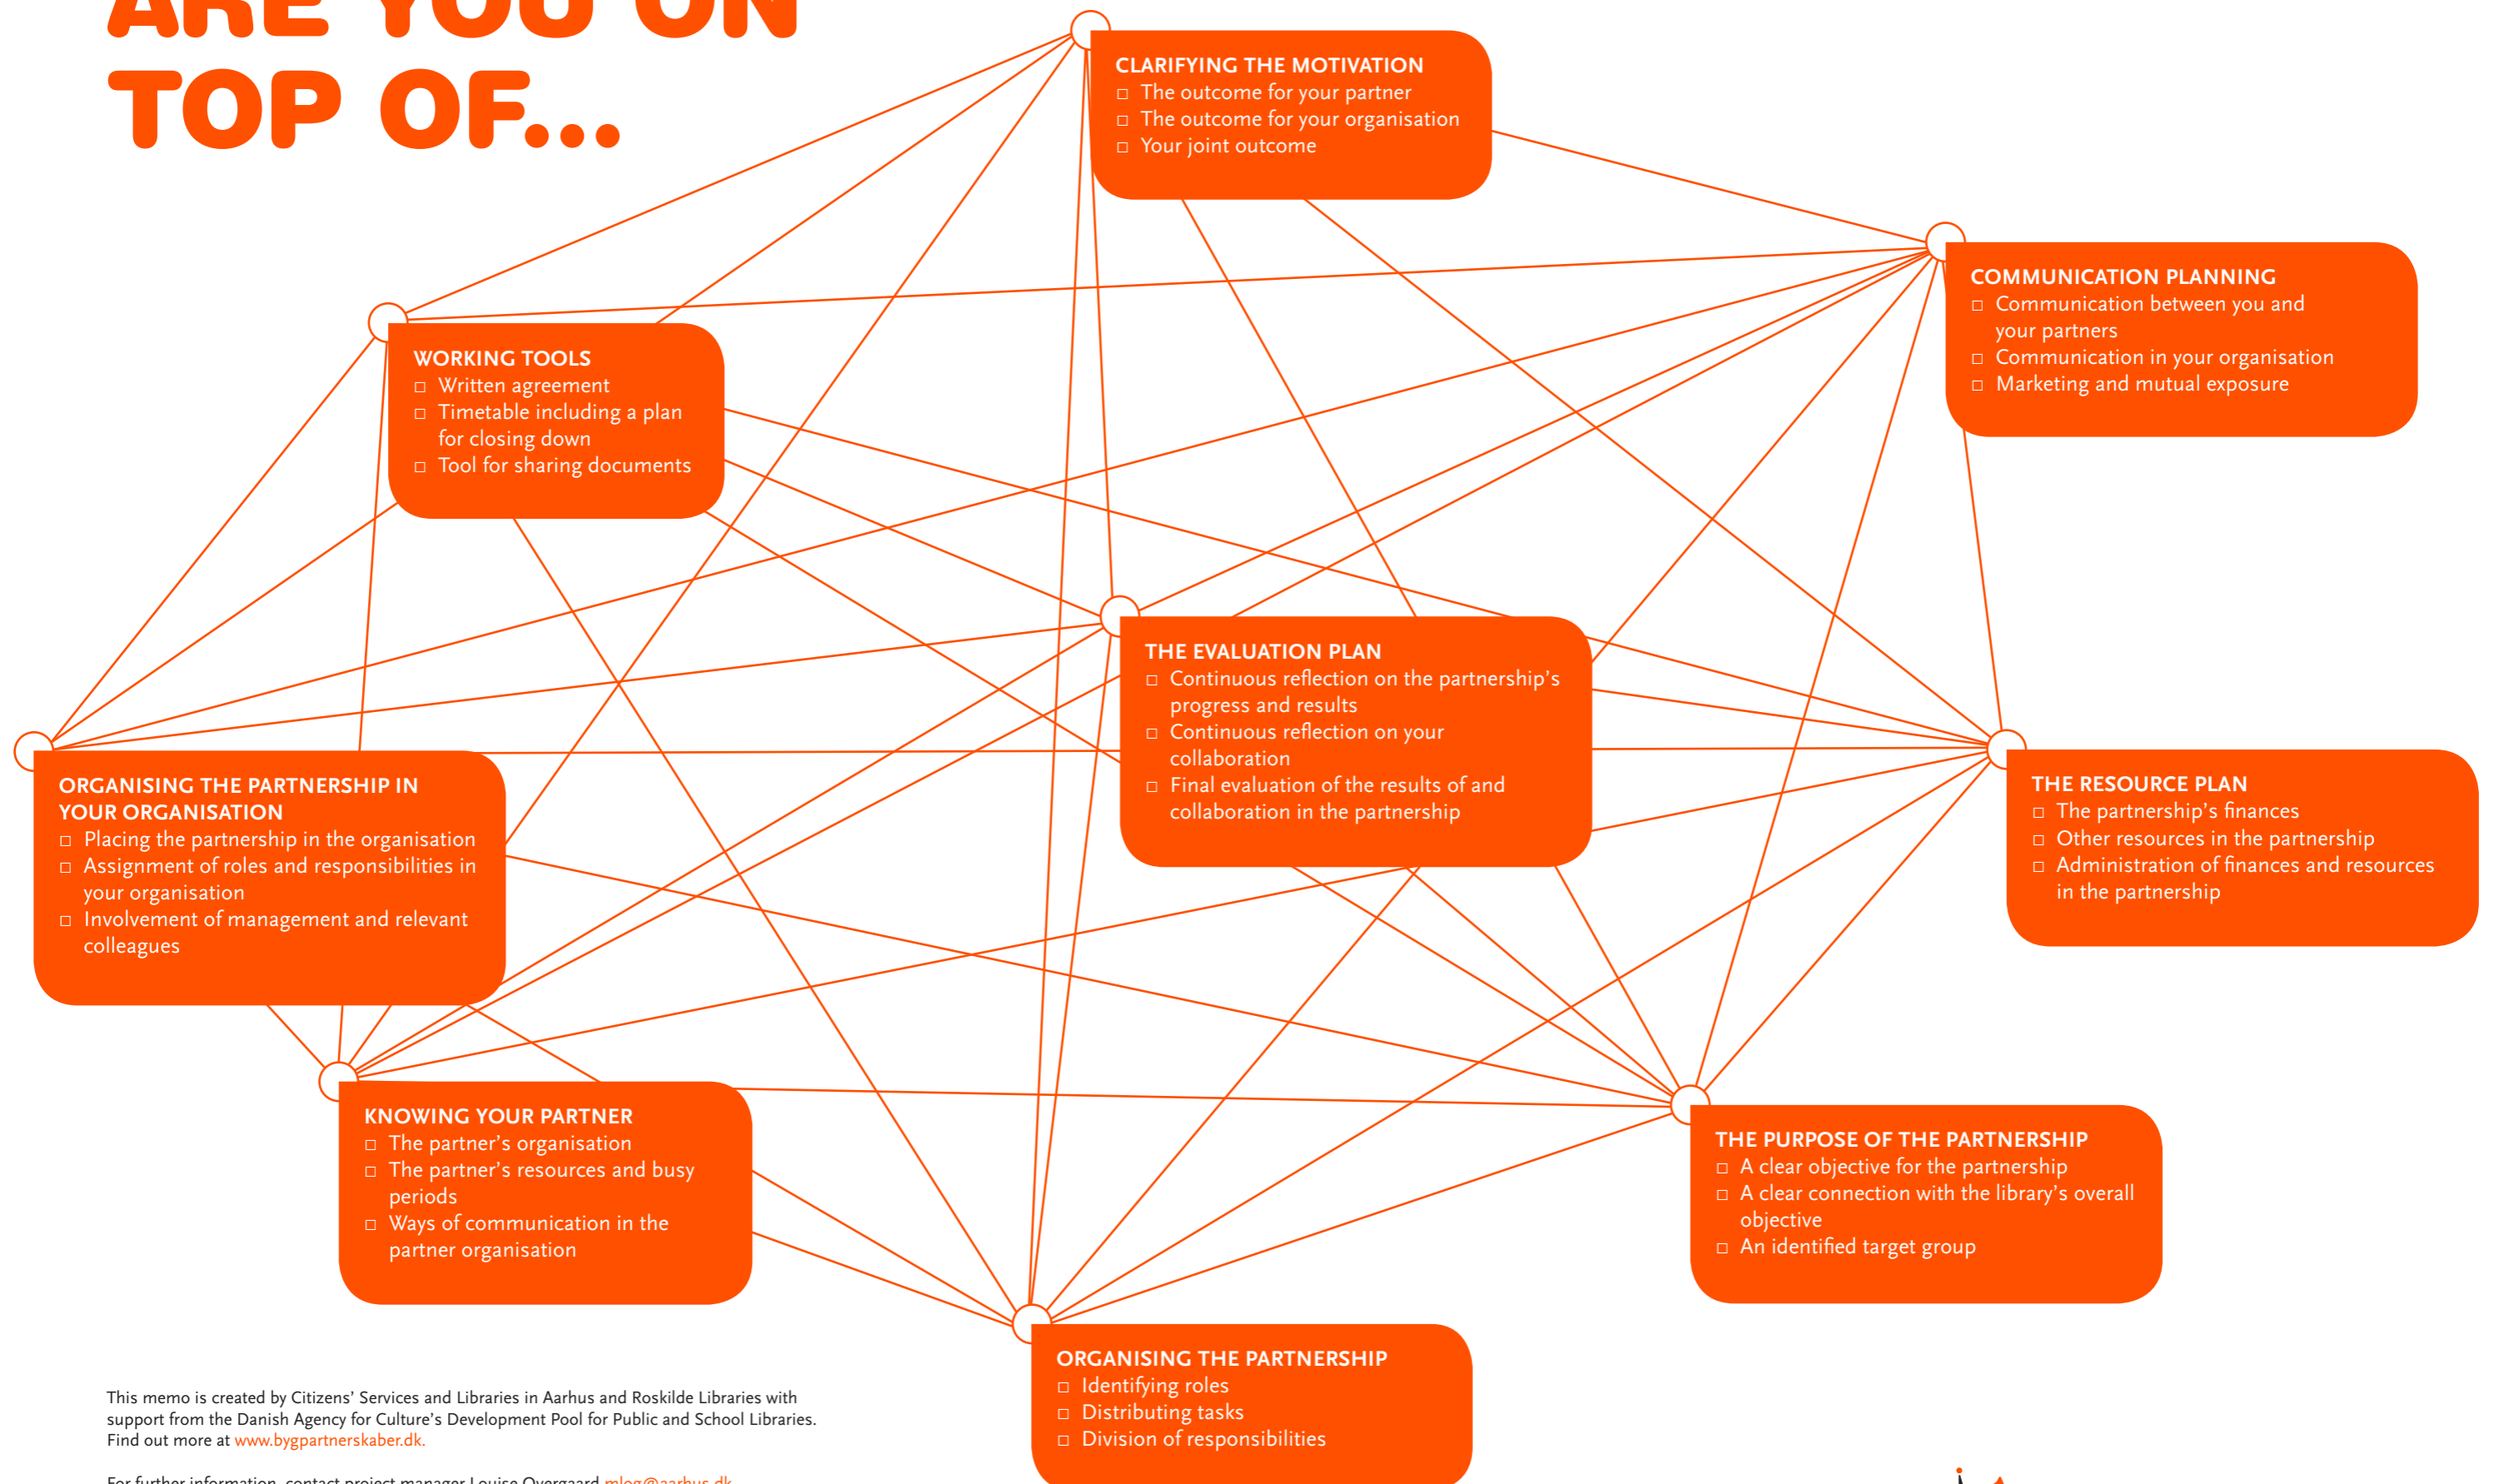

ARE YOU ON TOP OF...

This memo is created by Citizens' Services and Libraries in Aarhus and Roskilde Libraries with support from the Danish Agency for Culture's Development Pool for Public and School Libraries. Find out more at www.bygparkerskaber.dk.